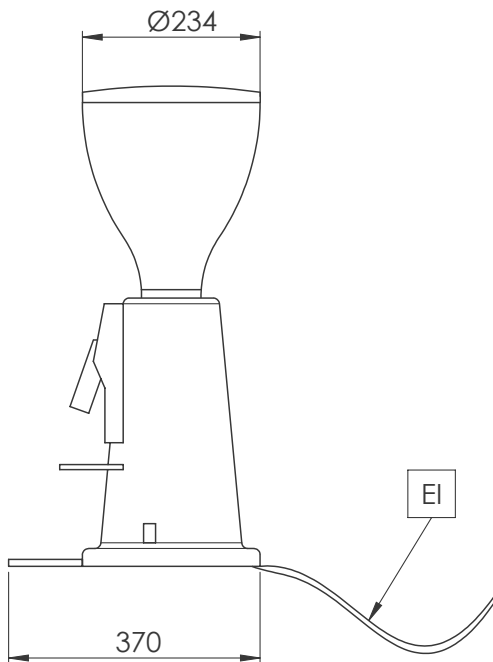

Coffee System
Grind on-demand Coffee Grinder
Coffee Grinder, Flat 75 mm

ITEM # _____

MODEL # _____

NAME # _____

SIS # _____

AIA # _____

602546 (GRNDEM600)

* NOT TRANSLATED *

APPROVAL: _____

Front

Side

Electric

Supply voltage:	230 V/1N ph/50/60 Hz
Electrical power max.:	0.34 kW
Plug type:	CE-SCHUKO

Key Information:

Net weight:	11 kg
Shipping weight:	13 kg
Shipping height:	700 mm
Shipping width:	440 mm
Shipping depth:	300 mm
Shipping volume:	0.09 m ³