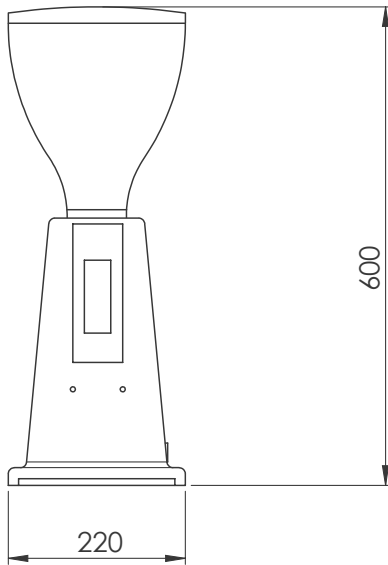

Coffee System
Grind on-demand Coffee Grinder
Coffee Grinder, Flat 75 mm

ITEM # _____

MODEL # _____

NAME # _____

SIS # _____

AIA # _____

602546 (GRNDEM600)

* NOT TRANSLATED *

APPROVAL: _____

Front

Side

Electric

Supply voltage:	230 V/1N ph/50/60 Hz
Electrical power max.:	0.34 kW
Plug type:	CE-SCHUKO

Key Information:

Net weight:	11 kg
Shipping weight:	13 kg
Shipping height:	700 mm
Shipping width:	440 mm
Shipping depth:	300 mm
Shipping volume:	0.09 m ³